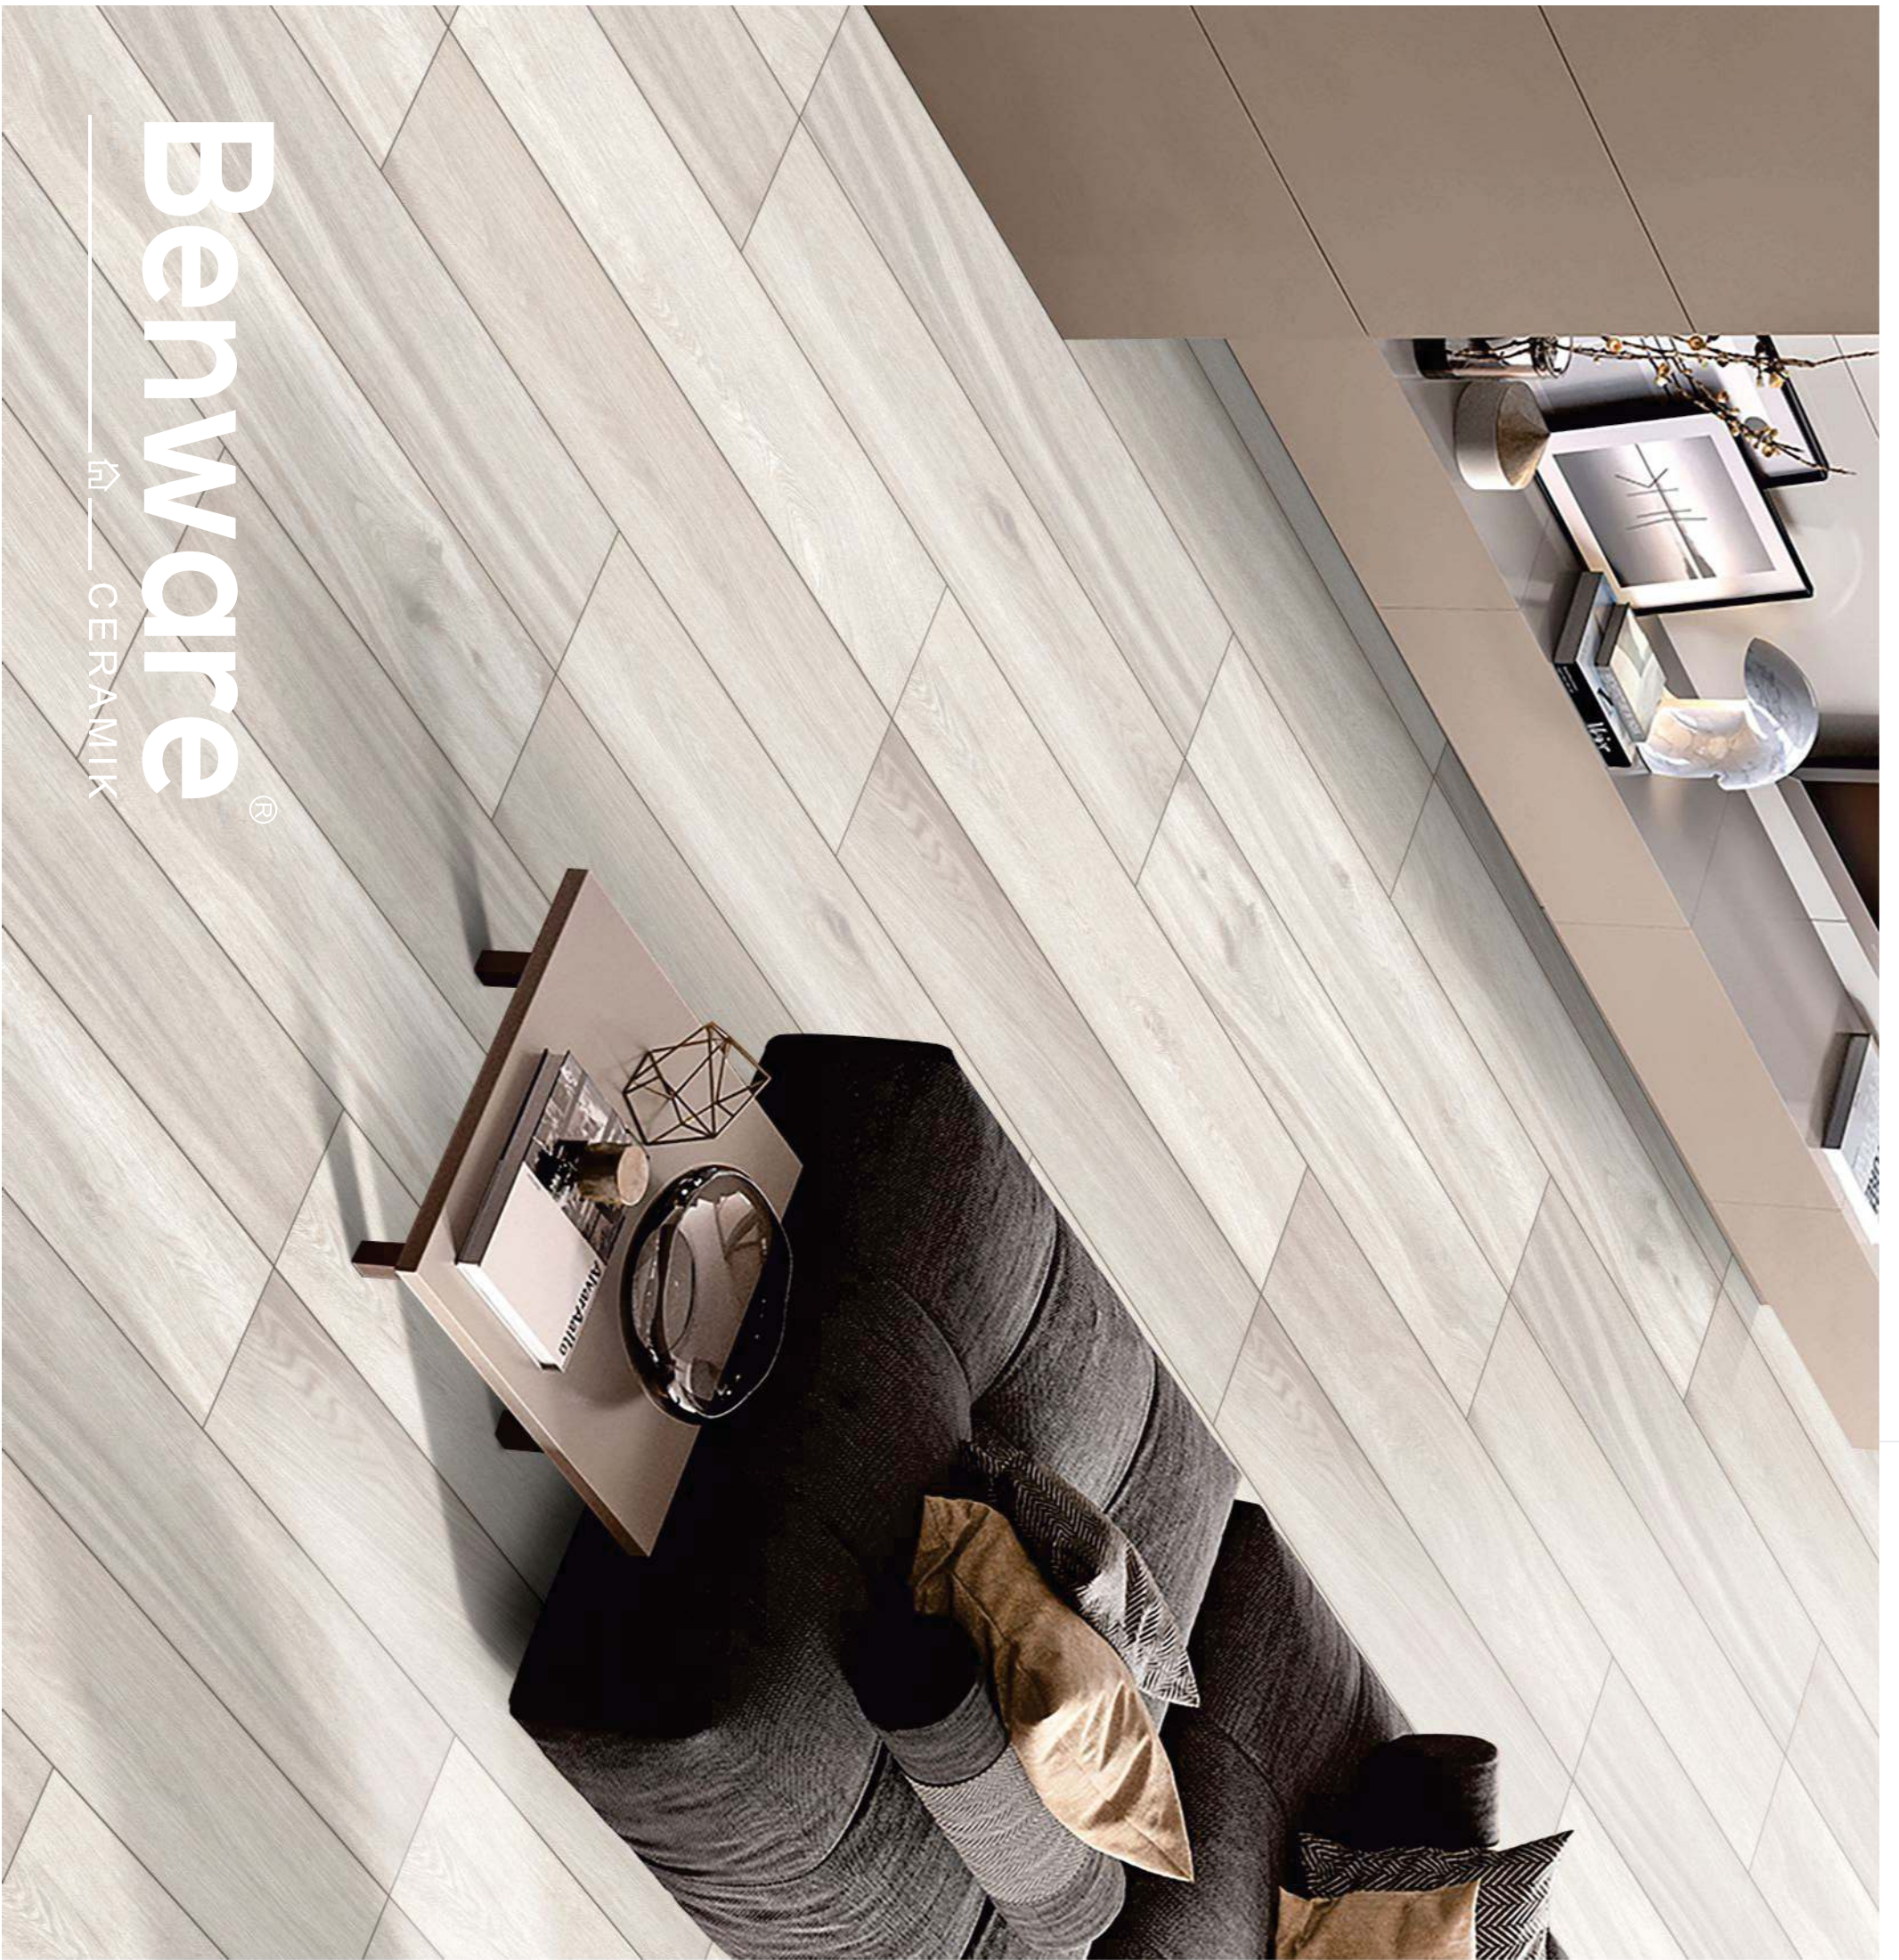

Benware®

IN CERAMIK

KARVEL WHITE

200 x 1200