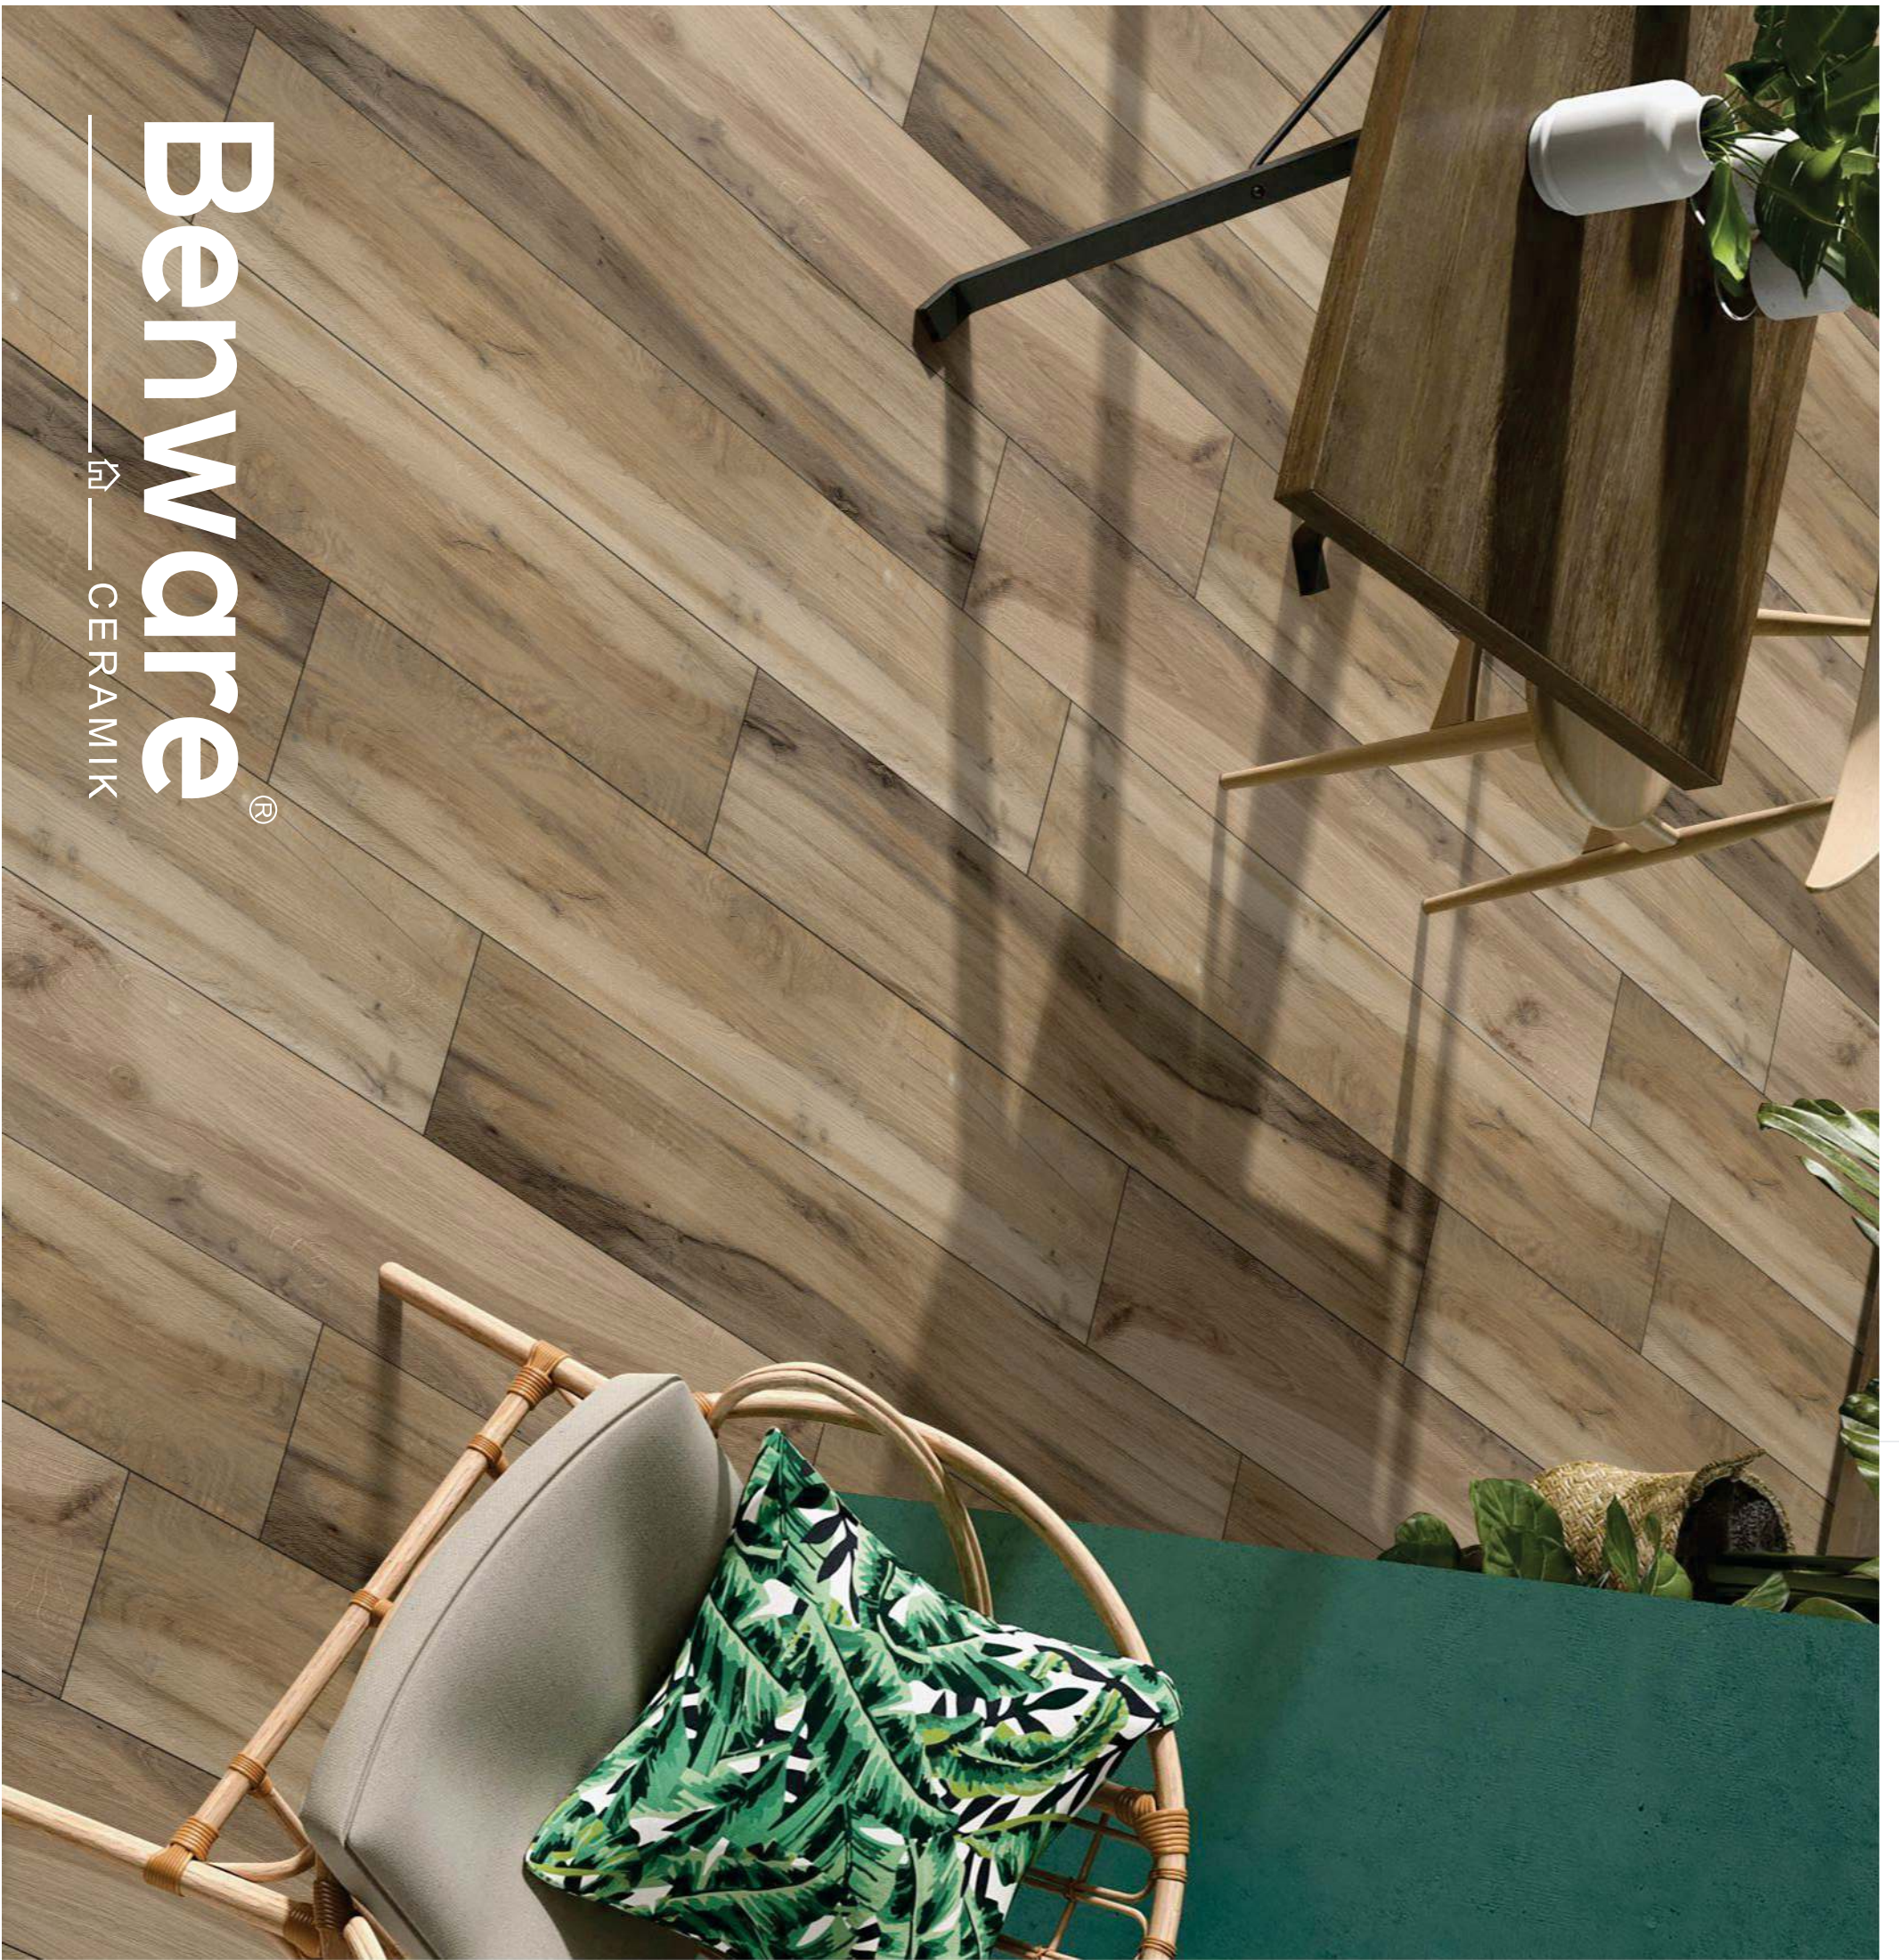

Benware®
CERAMIK

OLIVE VERDE

2 0 0 x 1 2 0 0